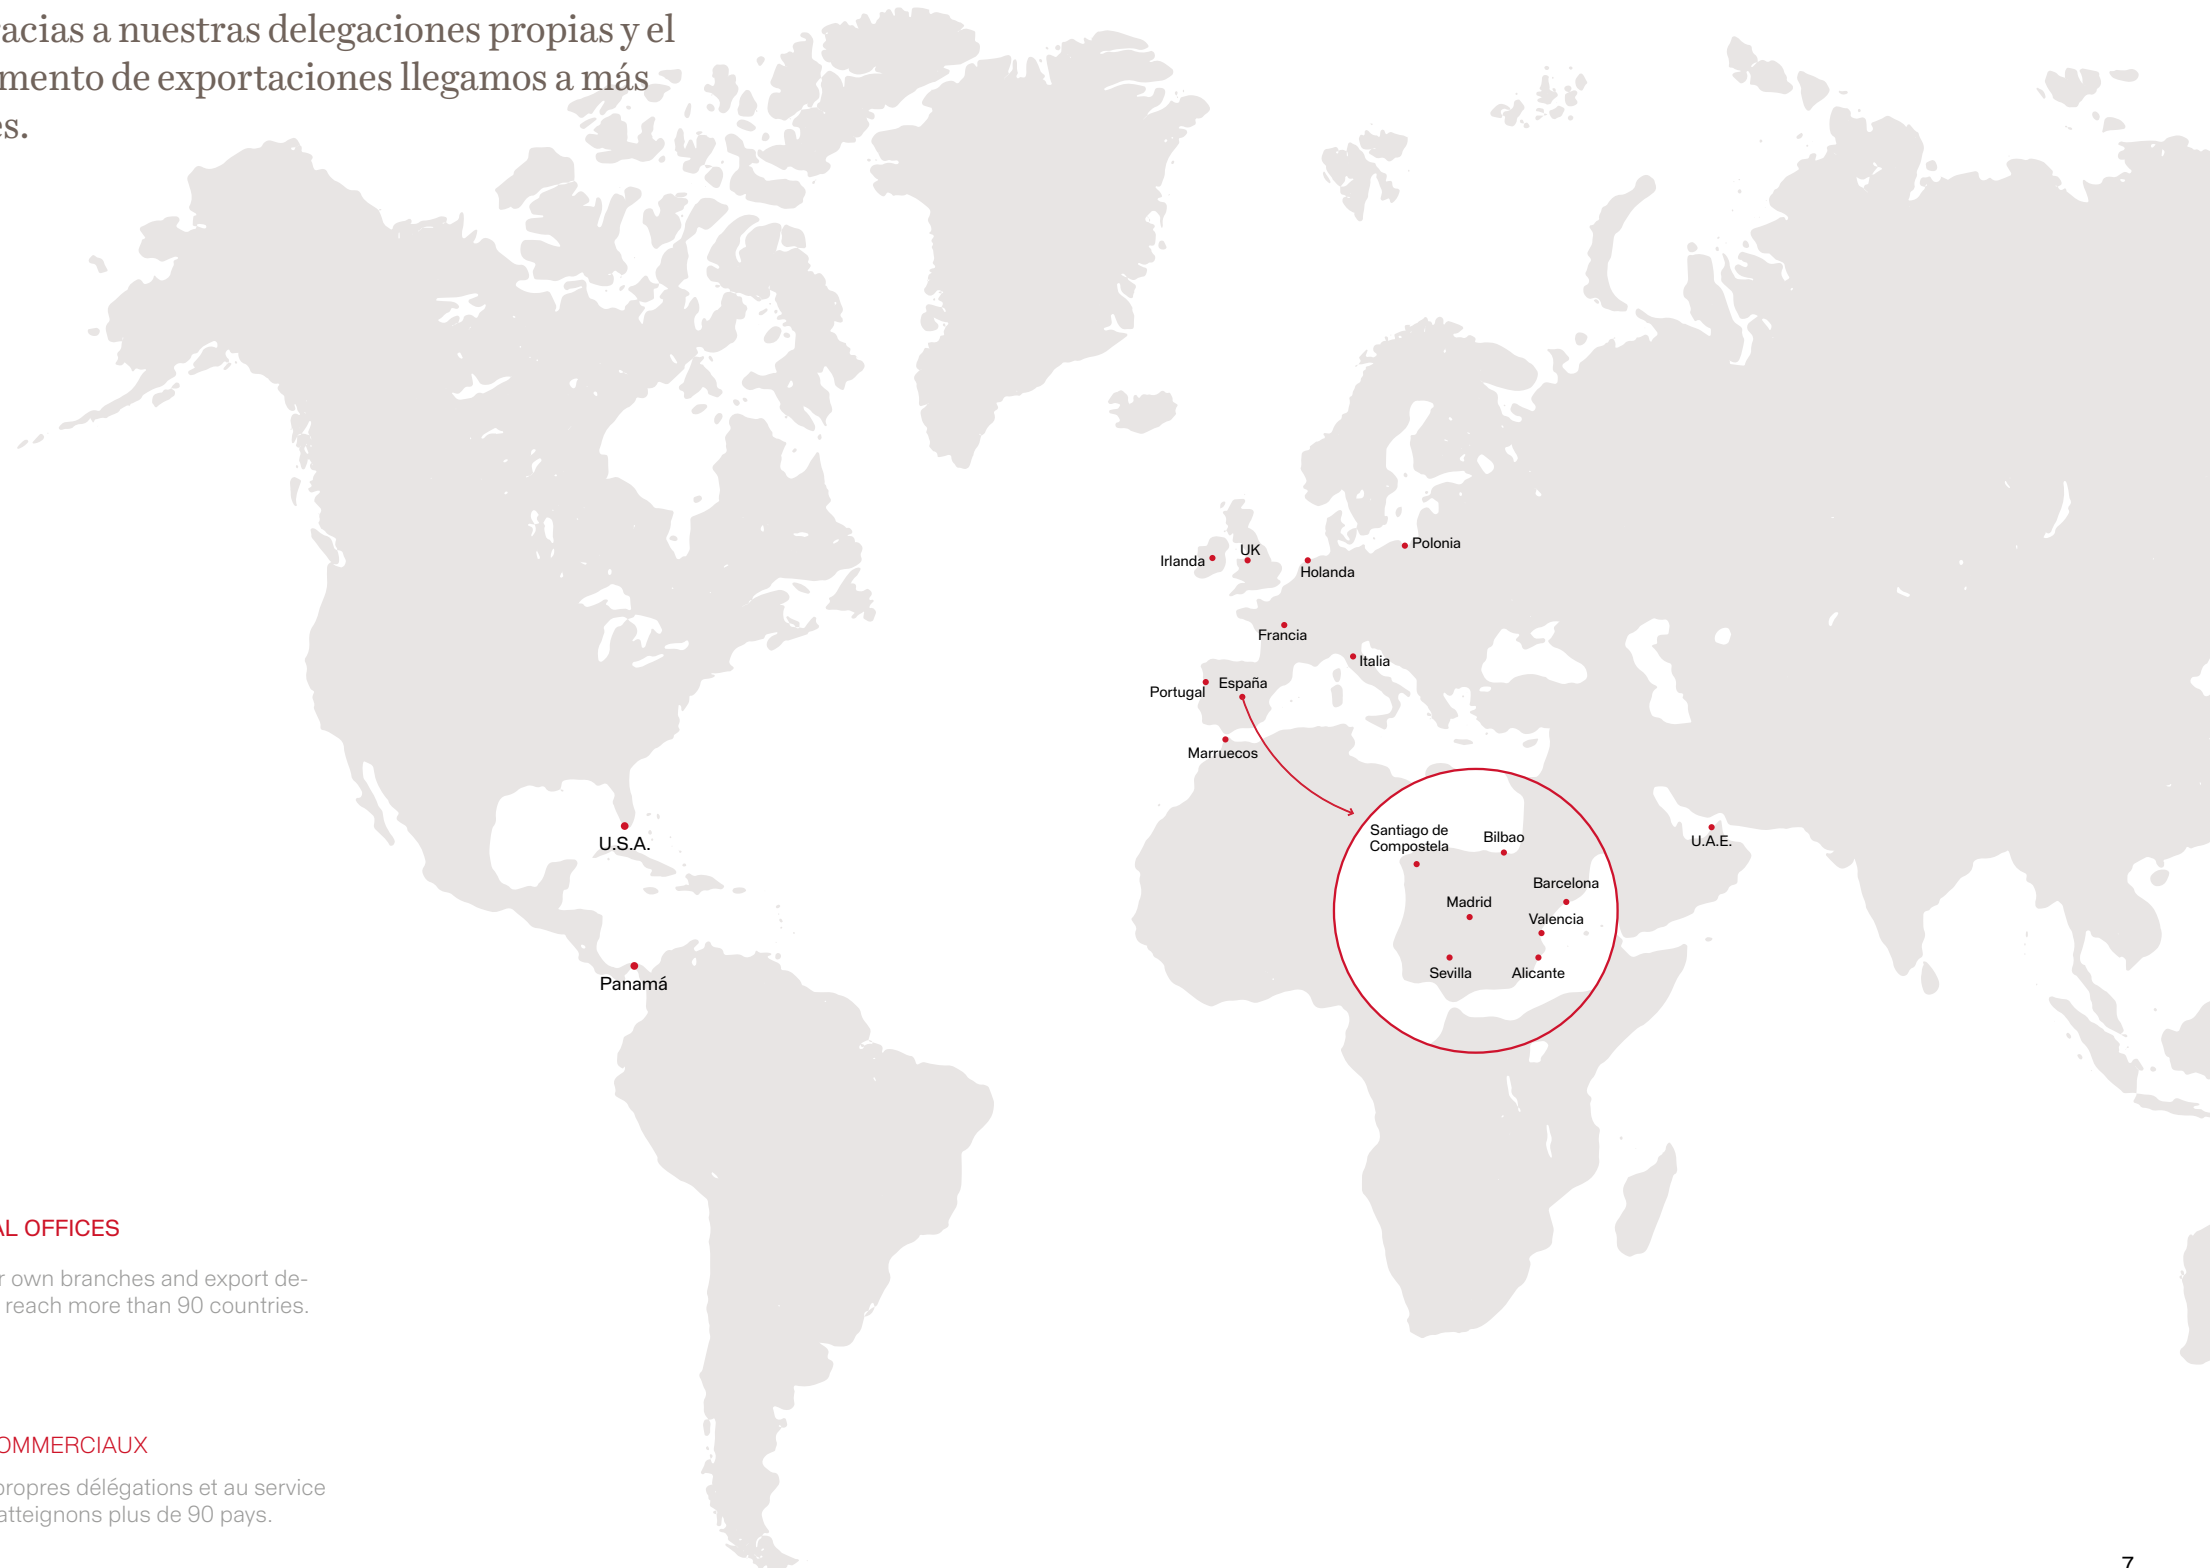

OFICINAS COMERCIALES

Gracias a nuestras delegaciones propias y el departamento de exportaciones llegamos a más 90 países.

[EN]
COMMERCIAL OFFICES

Thanks to our own branches and export department, we reach more than 90 countries.

[FR]
BUREAUX COMMERCIAUX

Grâce à nos propres délégations et au service export, nous atteignons plus de 90 pays.