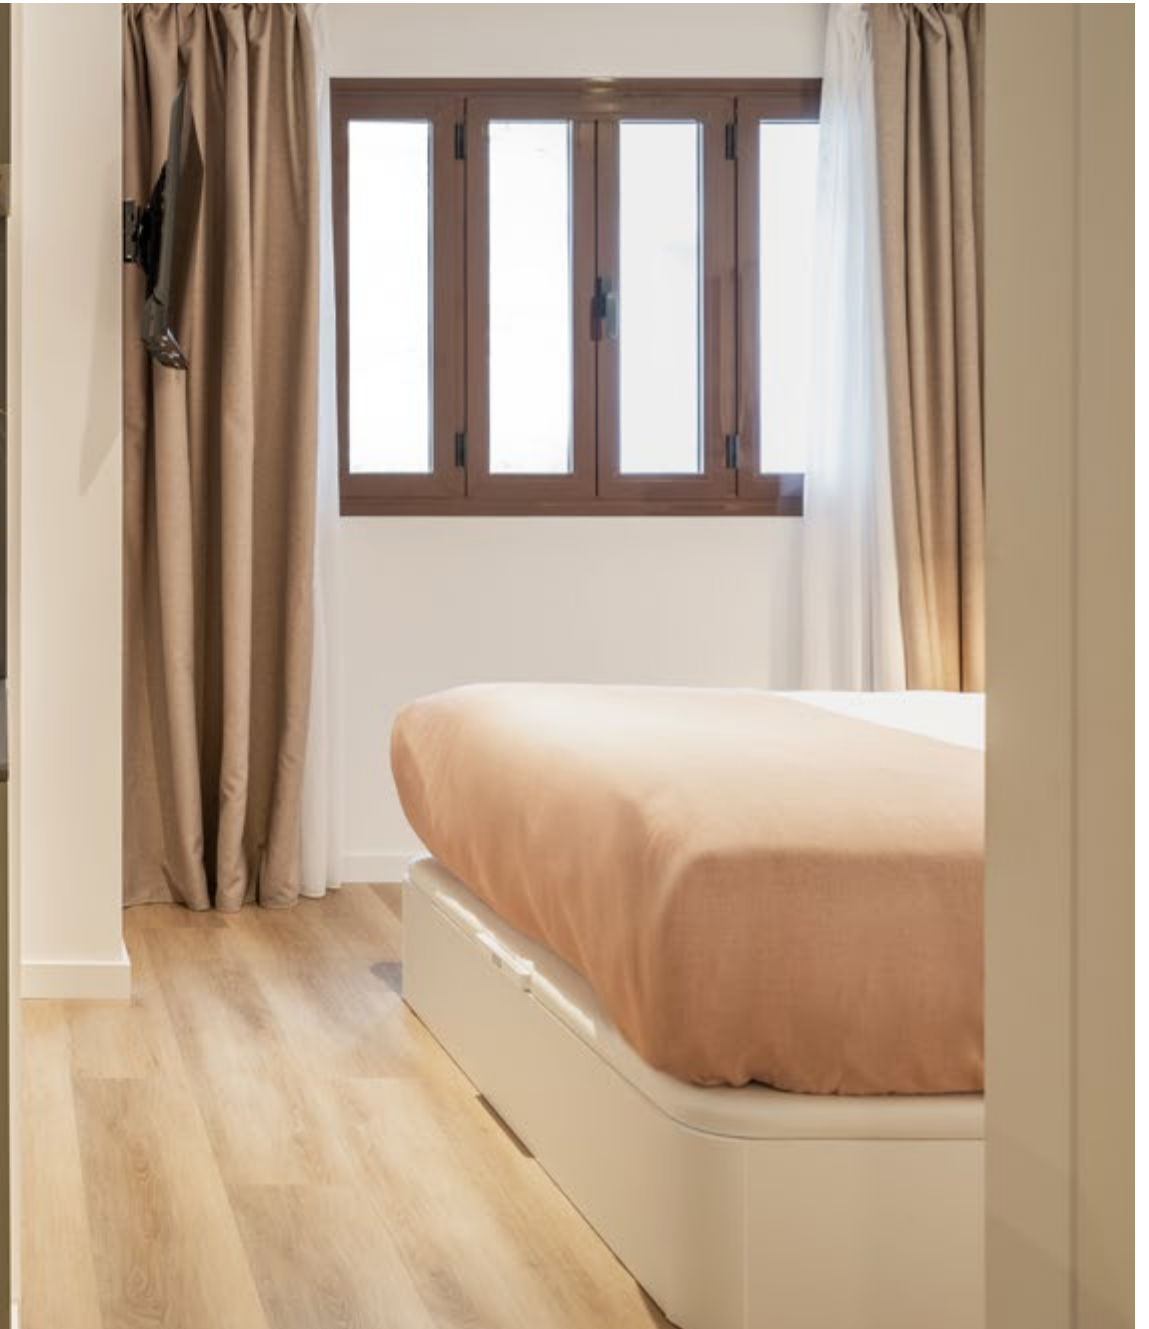

22 Apartamentos | Apartments | Appartements