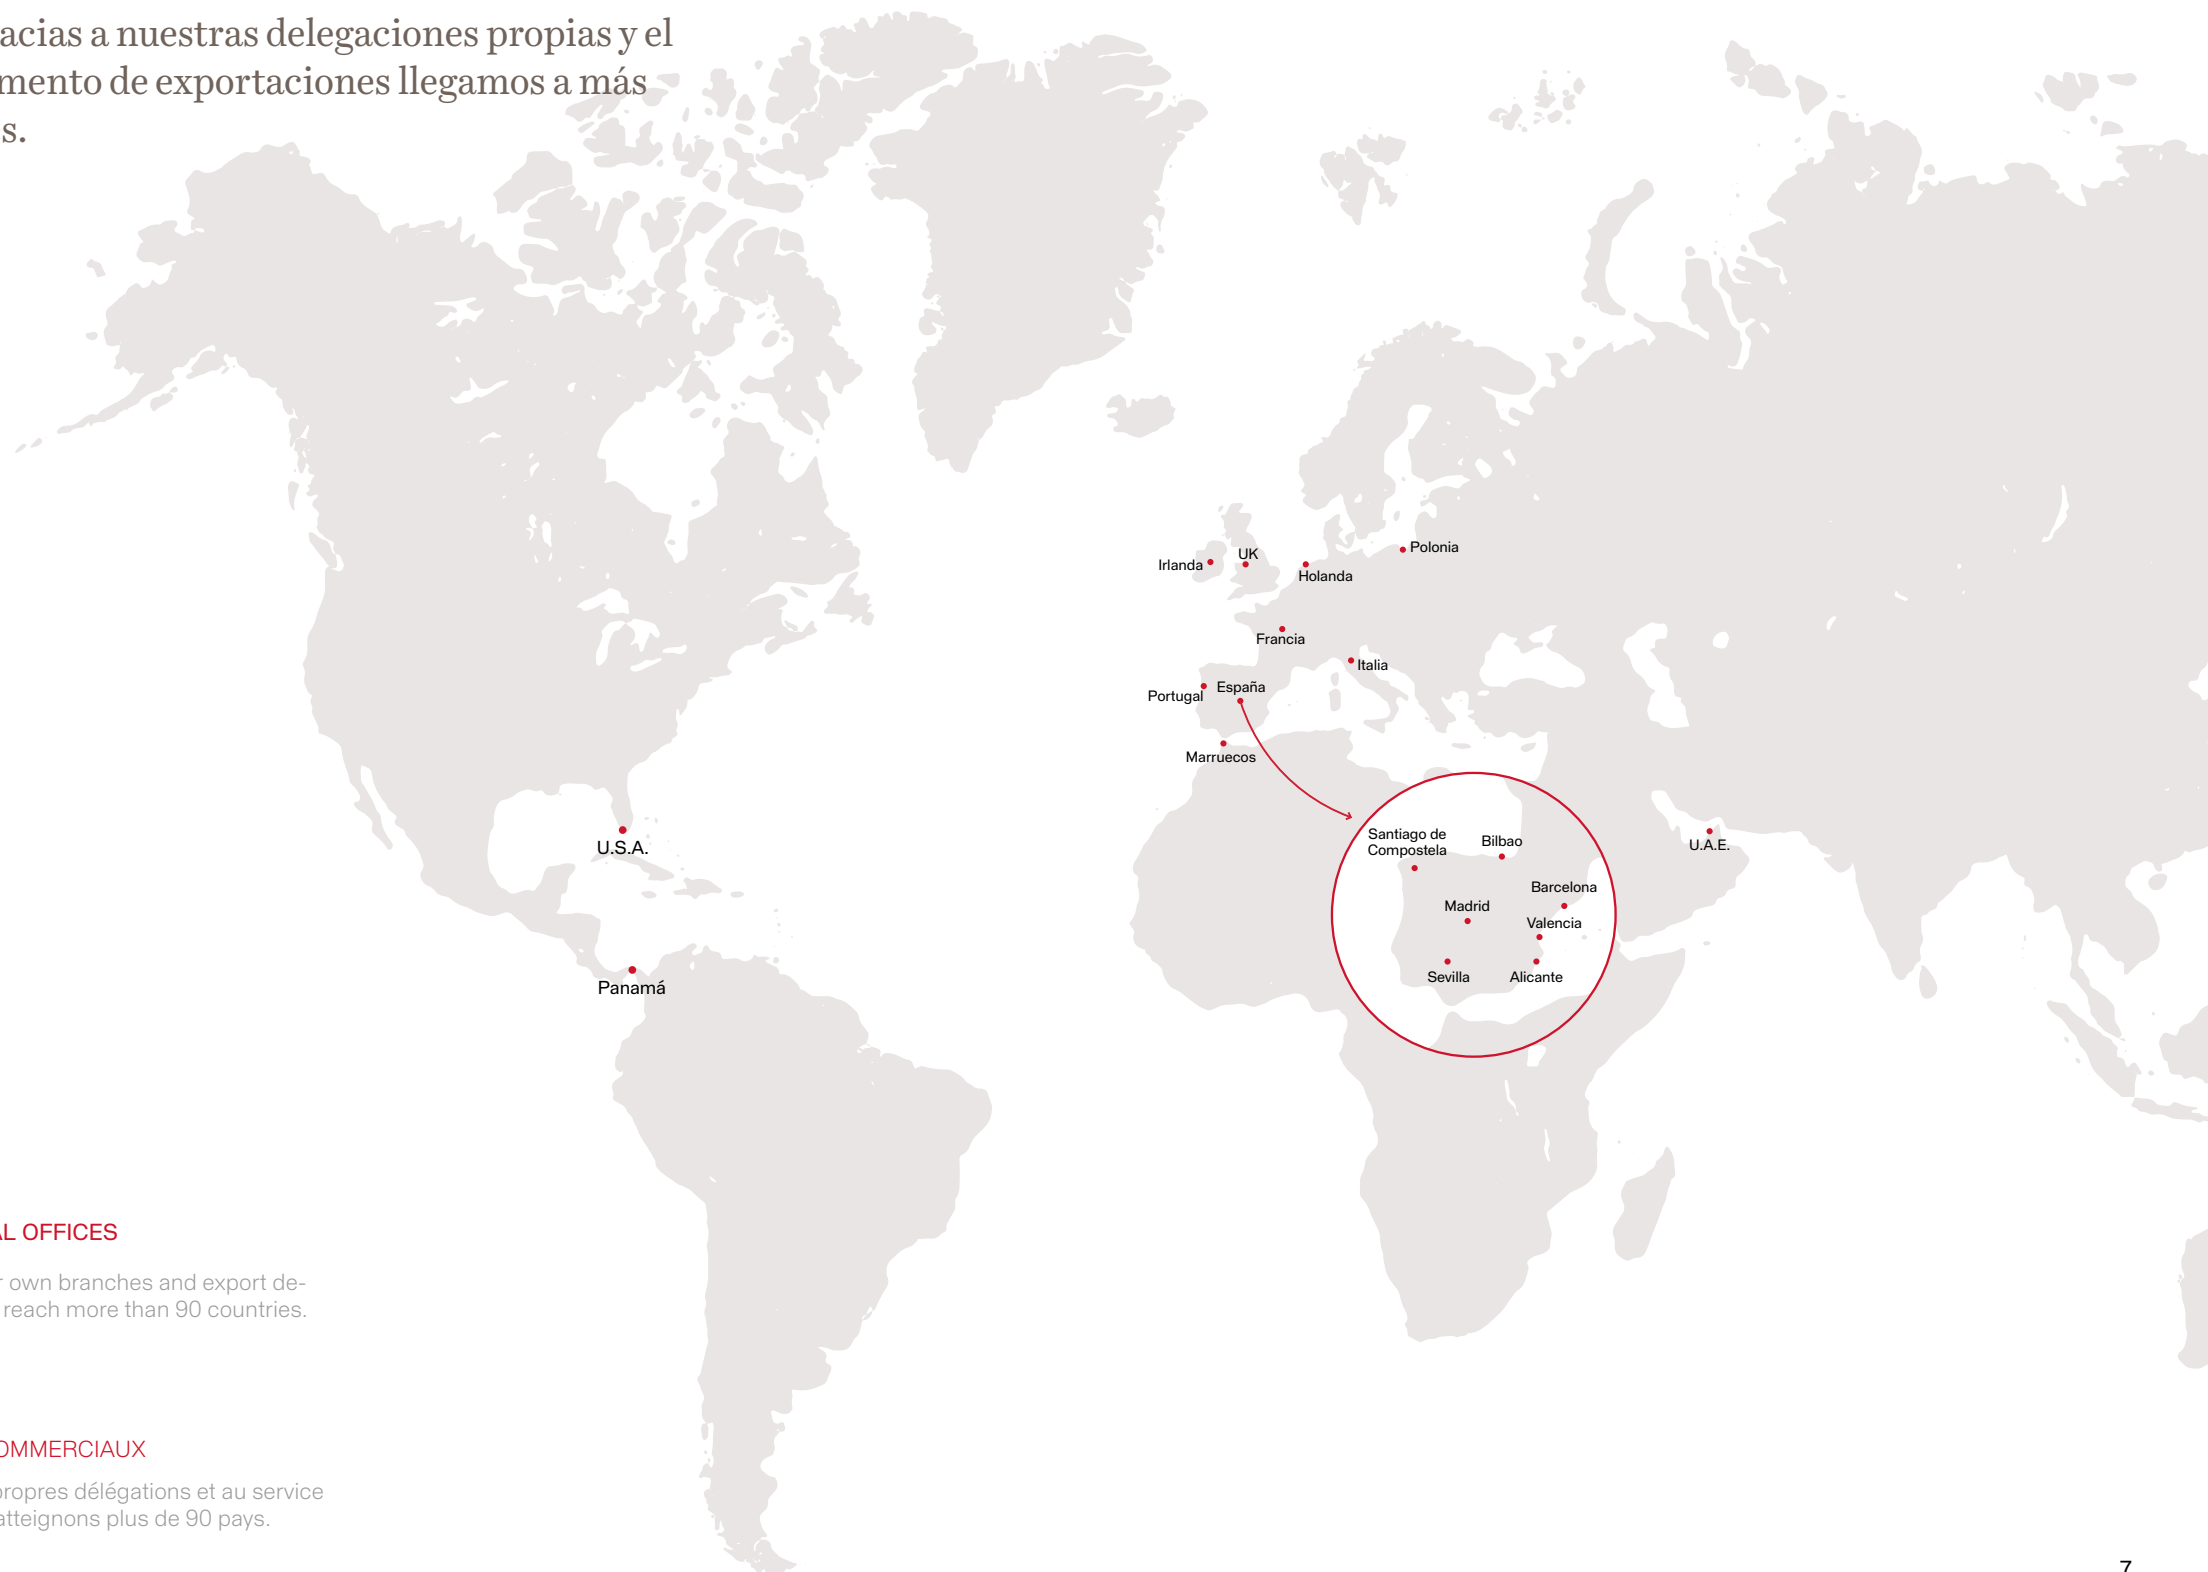

OFICINAS COMERCIALES

Gracias a nuestras delegaciones propias y el departamento de exportaciones llegamos a más 90 países.

[EN]
COMMERCIAL OFFICES

Thanks to our own branches and export department, we reach more than 90 countries.

[FR]
BUREAUX COMMERCIAUX

Grâce à nos propres délégations et au service export, nous atteignons plus de 90 pays.